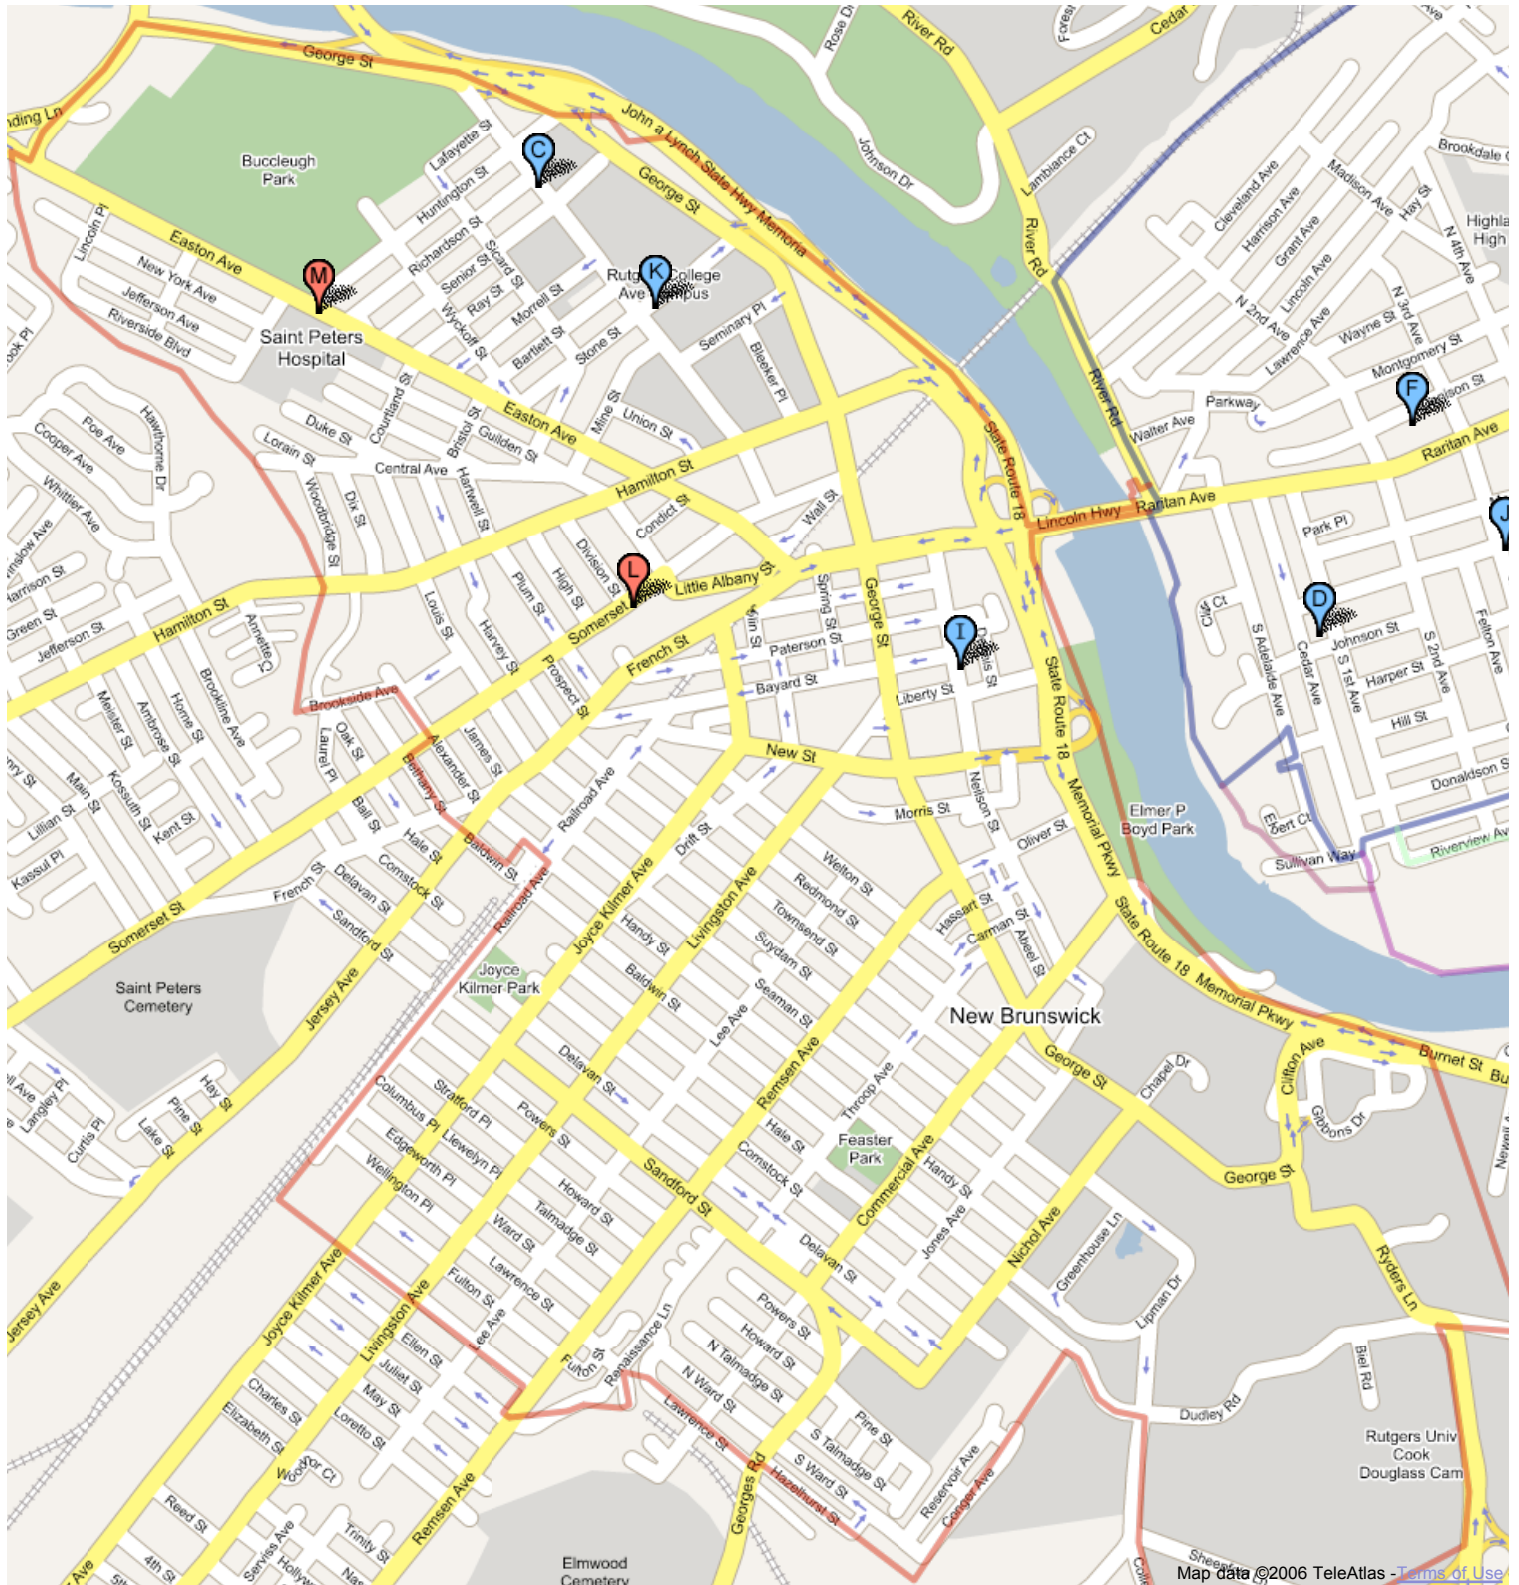

# Highland Park and New Brunswick Eruv

Map data ©2006 TeleAtlas - Terms of Use

[Return to original](#)